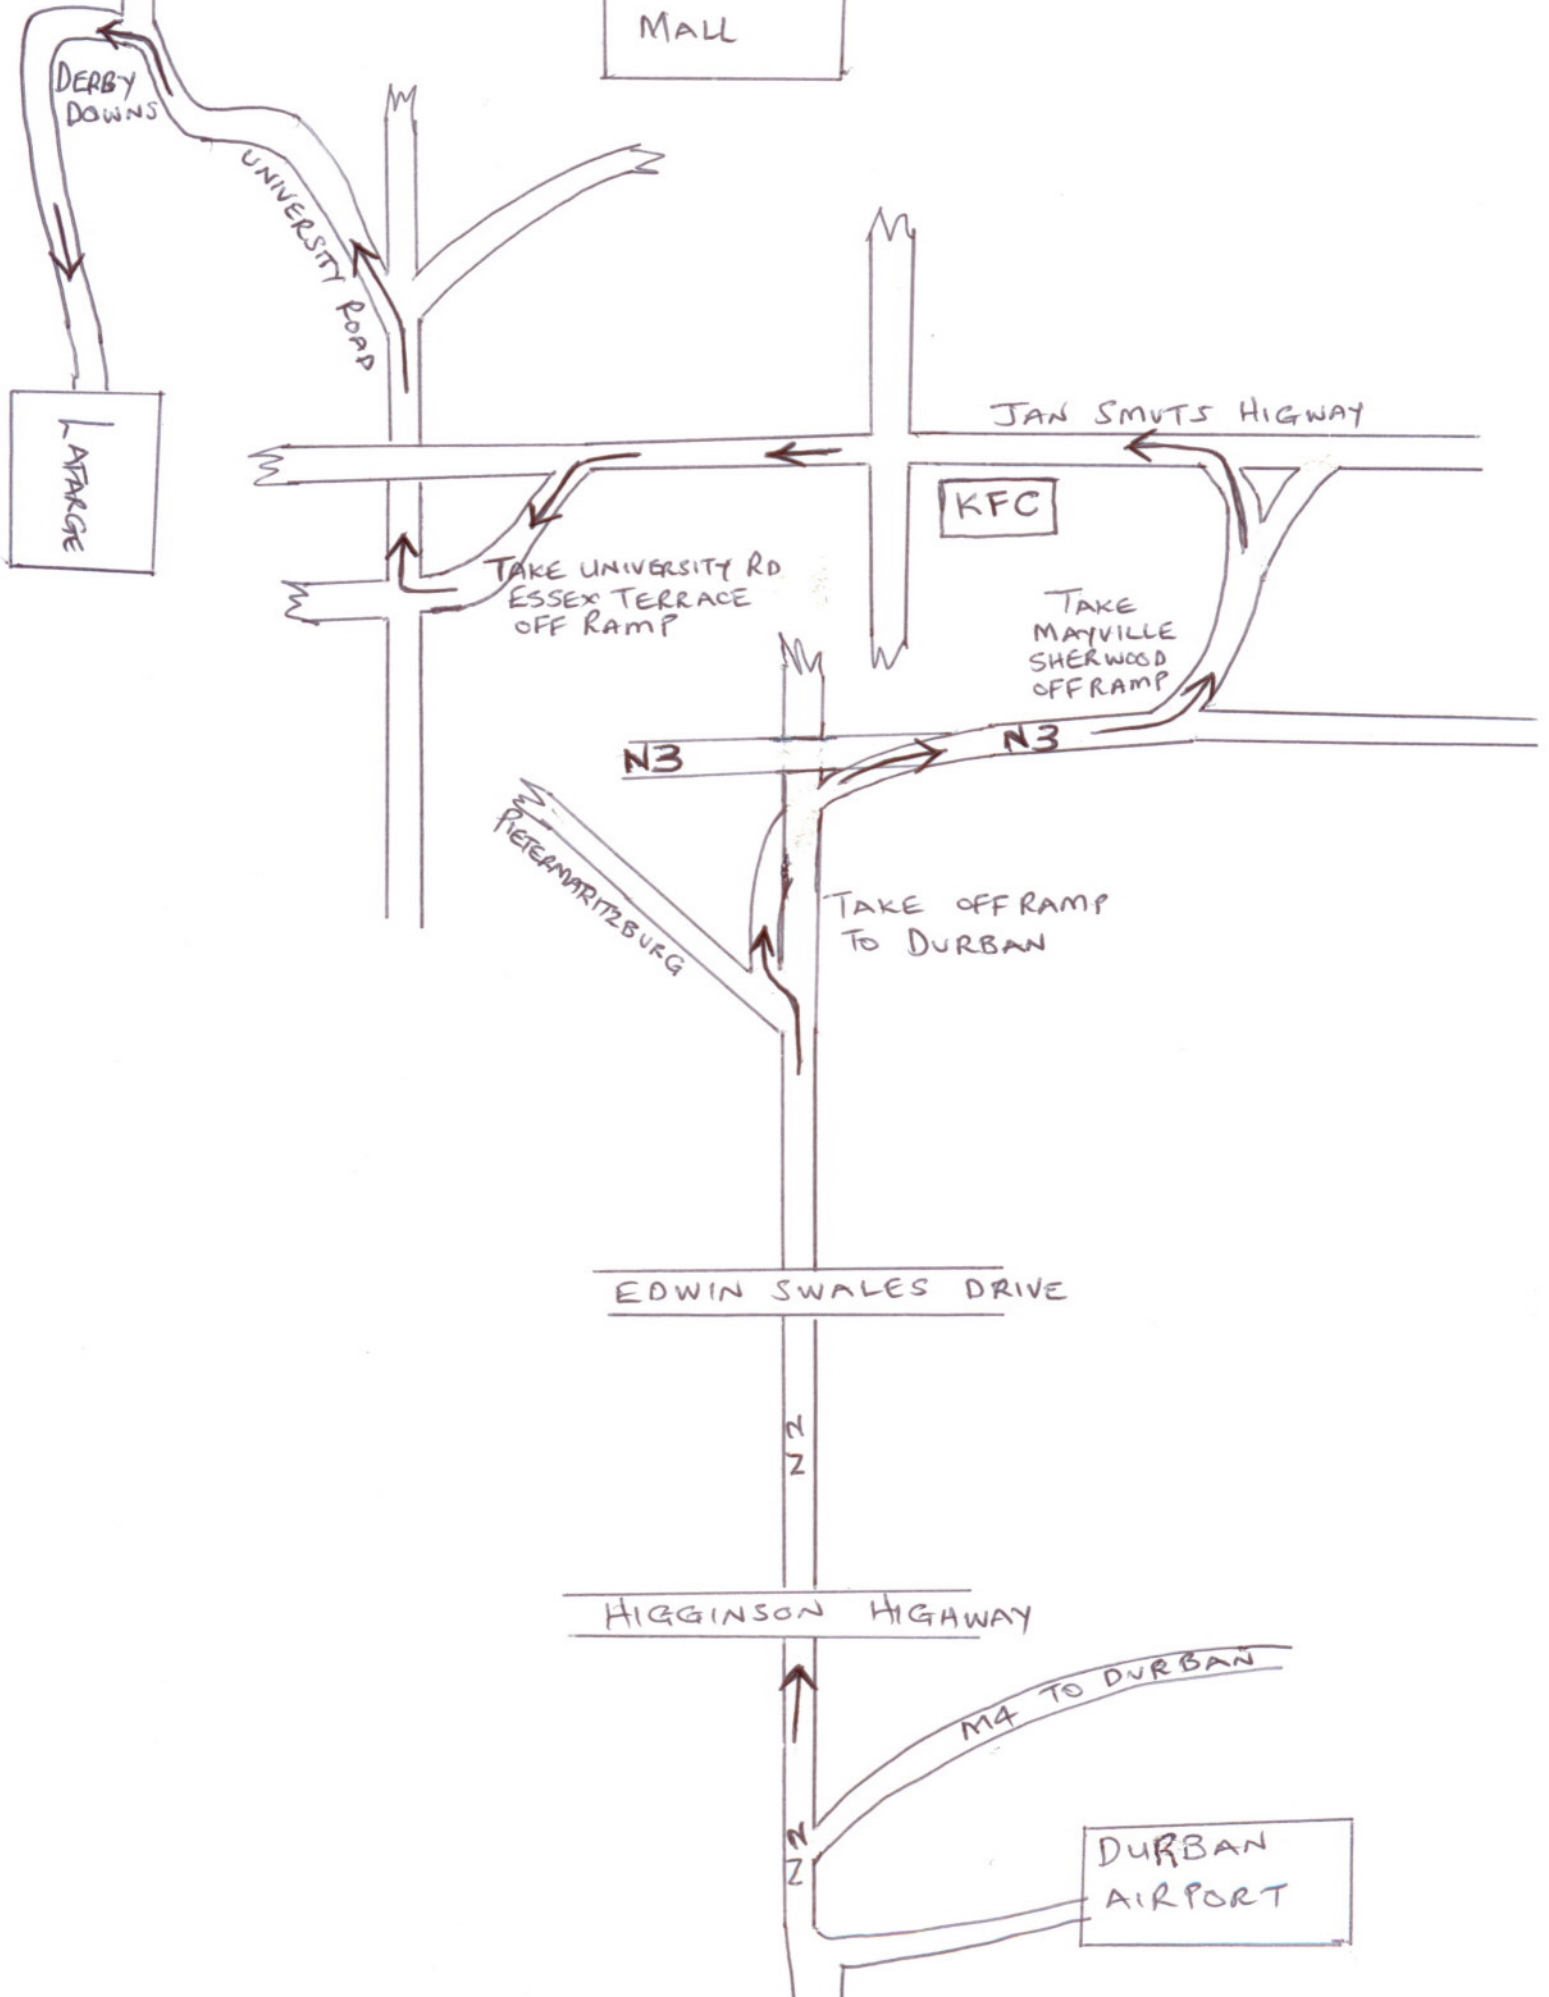

DIRECTIONS TO LAFARGE HEAD OFFICE

WESTWOOD MALL

DERBY DOWNS

UNIVERSITY ROAD

JAN SMUTS HIGHWAY

KFC

TAKE UNIVERSITY RD
ESSEX TERRACE
OFF RAMP

TAKE
MAYVILLE
SHERWOOD
OFF RAMP

N3

N3

PIETERMARITZBURG

TAKE OFF RAMP
TO DURBAN

EDWIN SWALES DRIVE

N2

HIGGINSON HIGHWAY

M4 TO DURBAN

DURBAN AIRPORT

LAFARGE